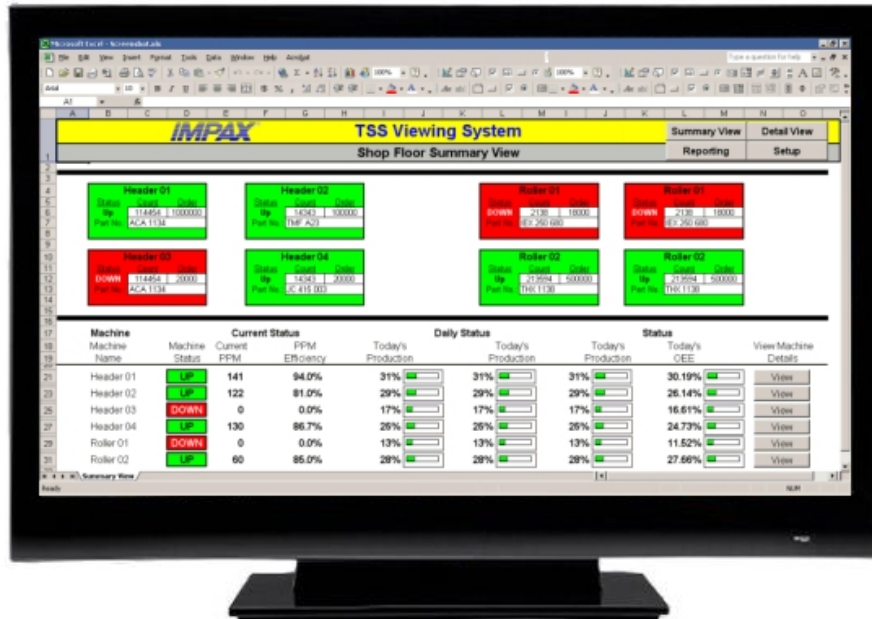

IMPAX TSS Large Display Panels

TSS-NET on a Flat Panel Display

IMPAX TSS-NET provides real-time shop floor information, as well as in-depth uptime and efficiency information. This information can be displayed on large overhead display boards and flat panel displays, ensuring the information is visible to those who can benefit from it.

TSS Information on Overhead Display Boards

- Display machine status for everyone to see
- Easily see vital information at a glance
- Customize which values are shown per machine
- Use color and blinking to alert operators and managers to important conditions

TSS Info on an LED Display Board

TSS-NET on Flat Panel Displays

- Display shop floor status in large, easy-to-read format
- Easily see which machines are doing well, and where corrective actions are needed
- Allow operators to see their productivity in the context of the whole shop
- Use as visual aid for meetings or debriefings with floor staff
- See each machine's real-time uptime, downtime, counts, or drill down to full production data for each machine, and each job

TSS-NET can be installed and viewed on any networked computer, and on large flat panel displays just as easily. With TSS display boards, and TSS-NET, everyone can have immediate access to the production information they need.